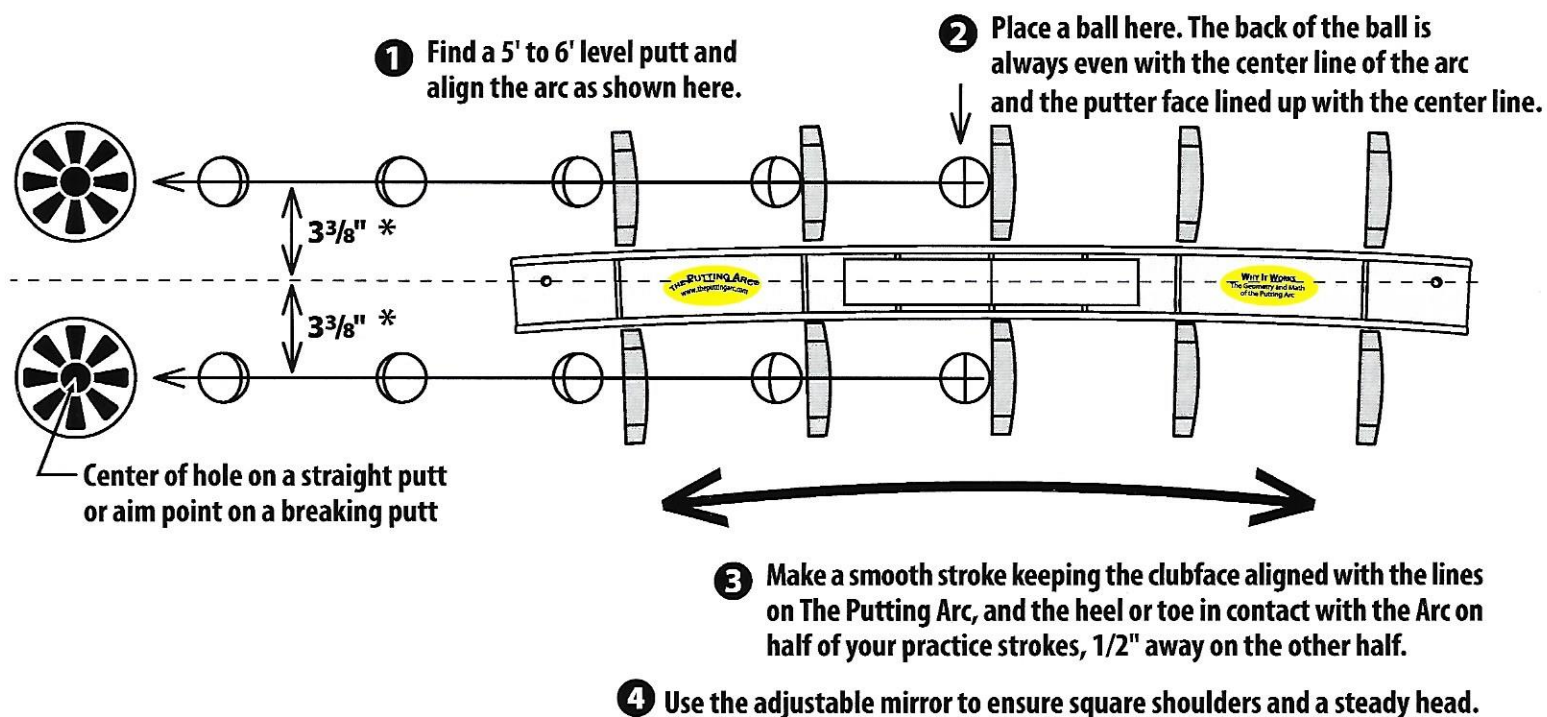

THE MS-3D[®] PUTTING ARC[®]

PAT # 6,561,920 B1

The 2,200 year-old elliptical formulas of Apollonius of Perga gave us the math behind The Putting Arc and 15 years of use have produced over 1400 professional wins, multiple wins in every professional major, and multiple wins in 10 of the 13 USGA National Championships.

Four Easy Steps to the Perfect Putting Stroke using your MS-3D[®] Putting Arc[®]

For best results, use YOUR Putting Arc for 5 to 10 minutes EVERY day, and become the best putter you can be!

ThePuttingArc.com
800-898-0701 • M-F 9-5 ET

Great Putting Is Not A Mysterious Art...
Great Putting Is An Arc...
The Putting Arc!

* For the exact distance for YOUR putter, see #4 on next page