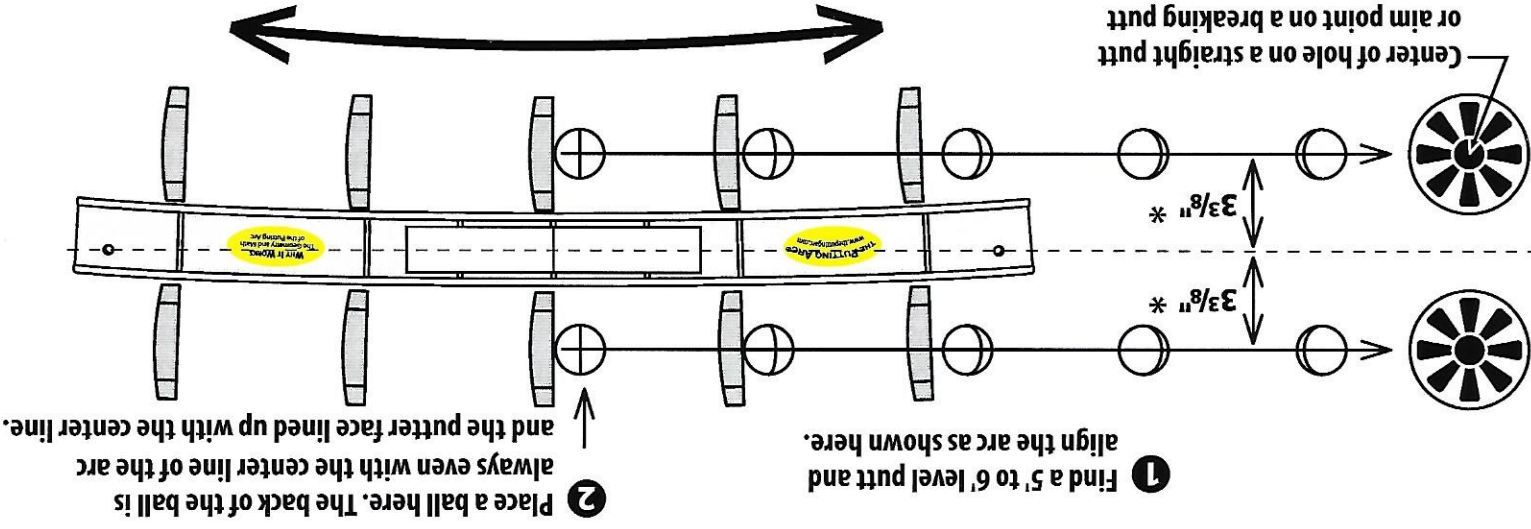

# THE MS-3D<sup>®</sup> PUTTING ARC<sup>®</sup>

PAT # 6,561,920 B1

The 2,200 year-old elliptical formulas of Apollonius of Perga gave us the math behind The Putting Arc and 15 years of use have produced over 1400 professional wins, multiple wins in every professional major, and multiple wins in 10 of the 13 USGA National Championships.

## Four Easy Steps to the Perfect Putting Stroke using your MS-3D<sup>®</sup> Putting Arc<sup>®</sup>

**For best results, use YOUR Putting Arc for 5 to 10 minutes EVERY day, and become the best putter you can be!**