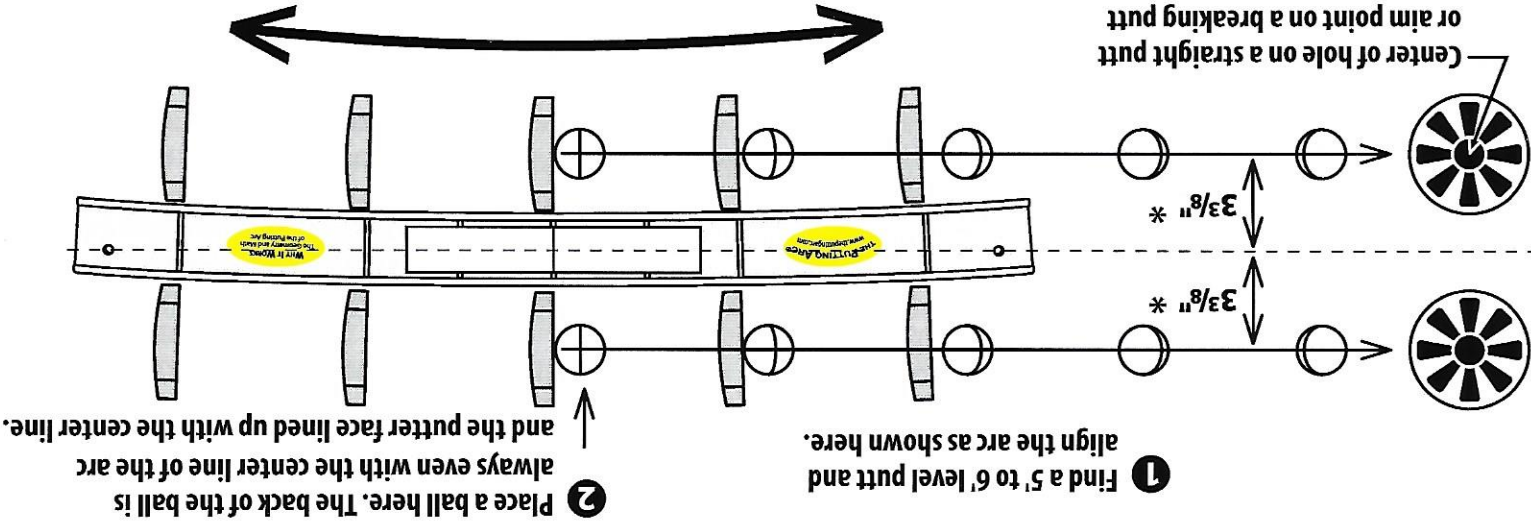

THE MS-3D[®] PUTTING ARC[®]

PAT # 6,561,920 B1

The 2,200 year-old elliptical formulas of Apollonius of Perga gave us the math behind The Putting Arc and 15 years of use have produced over 1400 professional wins, multiple wins in every professional major, and multiple wins in 10 of the 13 USGA National Championships.

Four Easy Steps to the Perfect Putting Stroke using your MS-3D[®] Putting Arc[®]

For best results, use YOUR Putting Arc for 5 to 10 minutes EVERY day, and become the best putter you can be!

Great Putting Is Not A Mysterious Art... Great Putting Is An Arc... The Putting Arc!